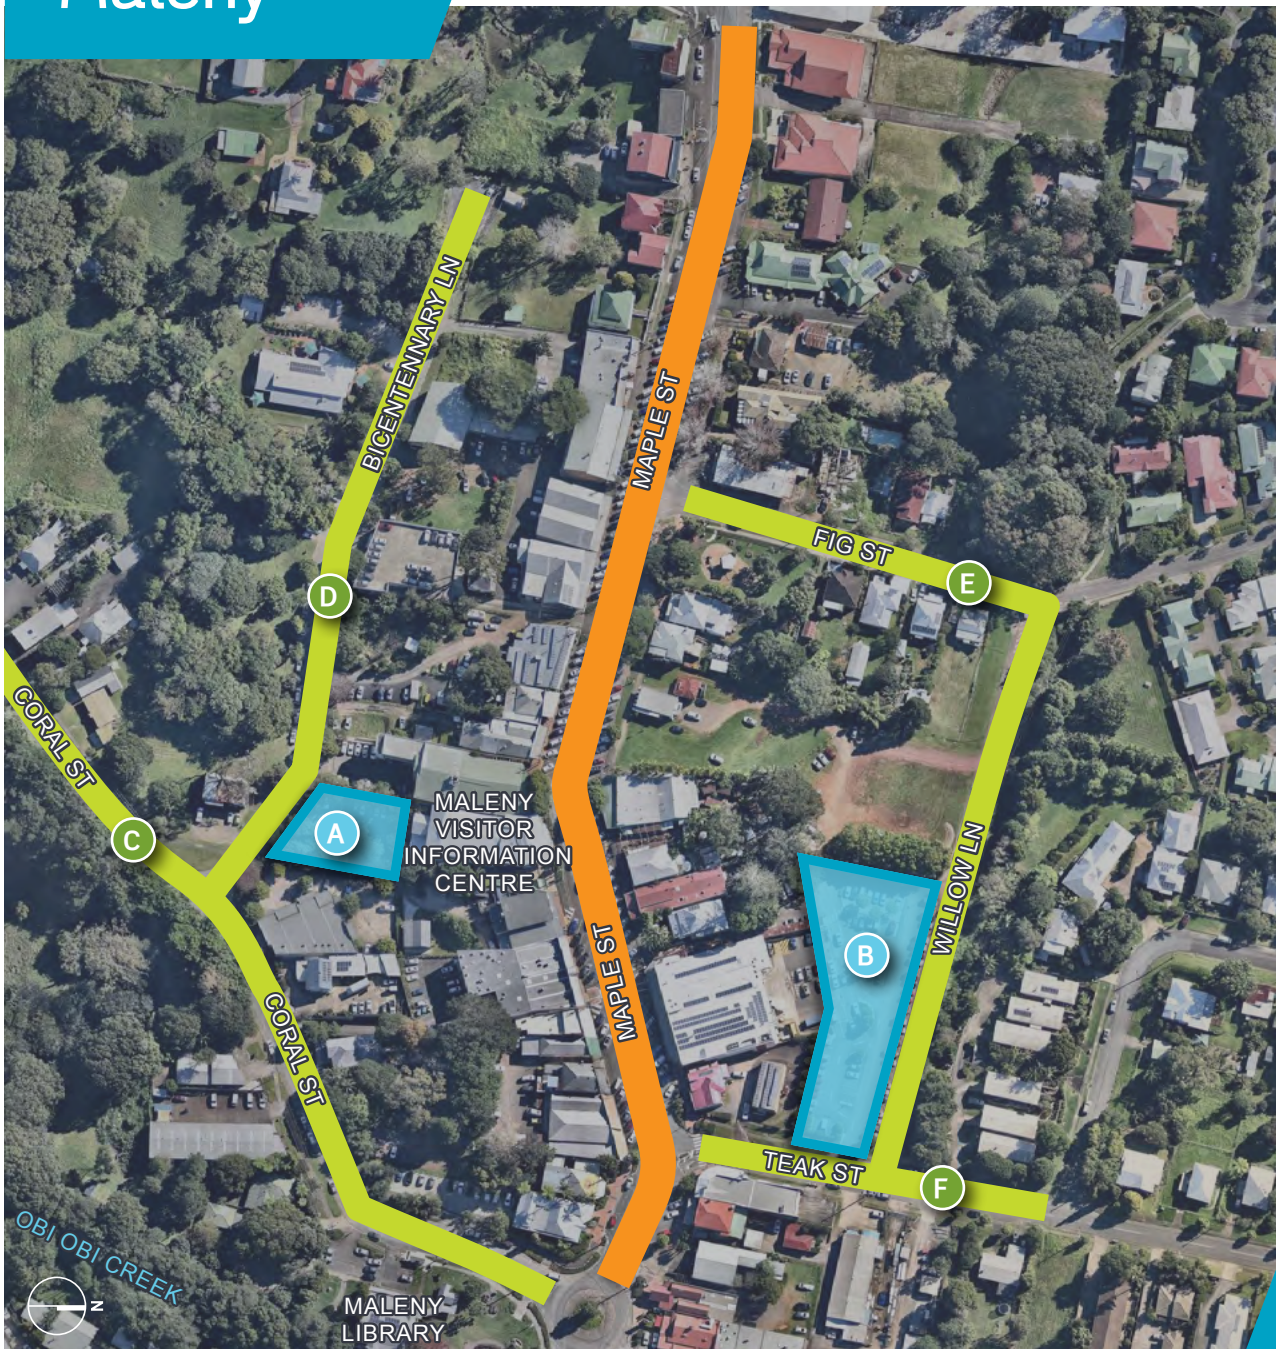

# Maleny

CURRENT AS AT 25/06/2019

## 1 Regulated off-street parking

- Council provides free off-street parking throughout Maleny:
  - A Dixon car park (entry via Bicentenary Lane): 20 free all day public parking spaces and 1 parking space for people with a disability
  - B Willow Lane car park: 74 free all day public parking spaces

## 2 Regulated on-street parking (unrestricted)

- Free and unrestricted 24/7 parking spaces are available throughout Maleny:
  - C Coral Street
  - D Bicentenary Lane
  - E Fig Street
  - F Teak Street

## 3 Regulated on-street parking (two-hour (2P))

- 113 on-street parking spaces with a maximum of two-hour (2P) are available Monday to Sunday between 8am and 5pm, including public holidays

PARKING AREA MAP